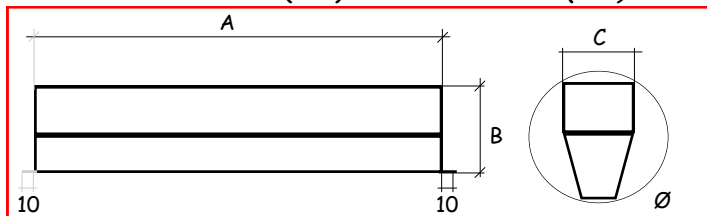

DIMENSIONI (mm) - DIMENSION (mm)